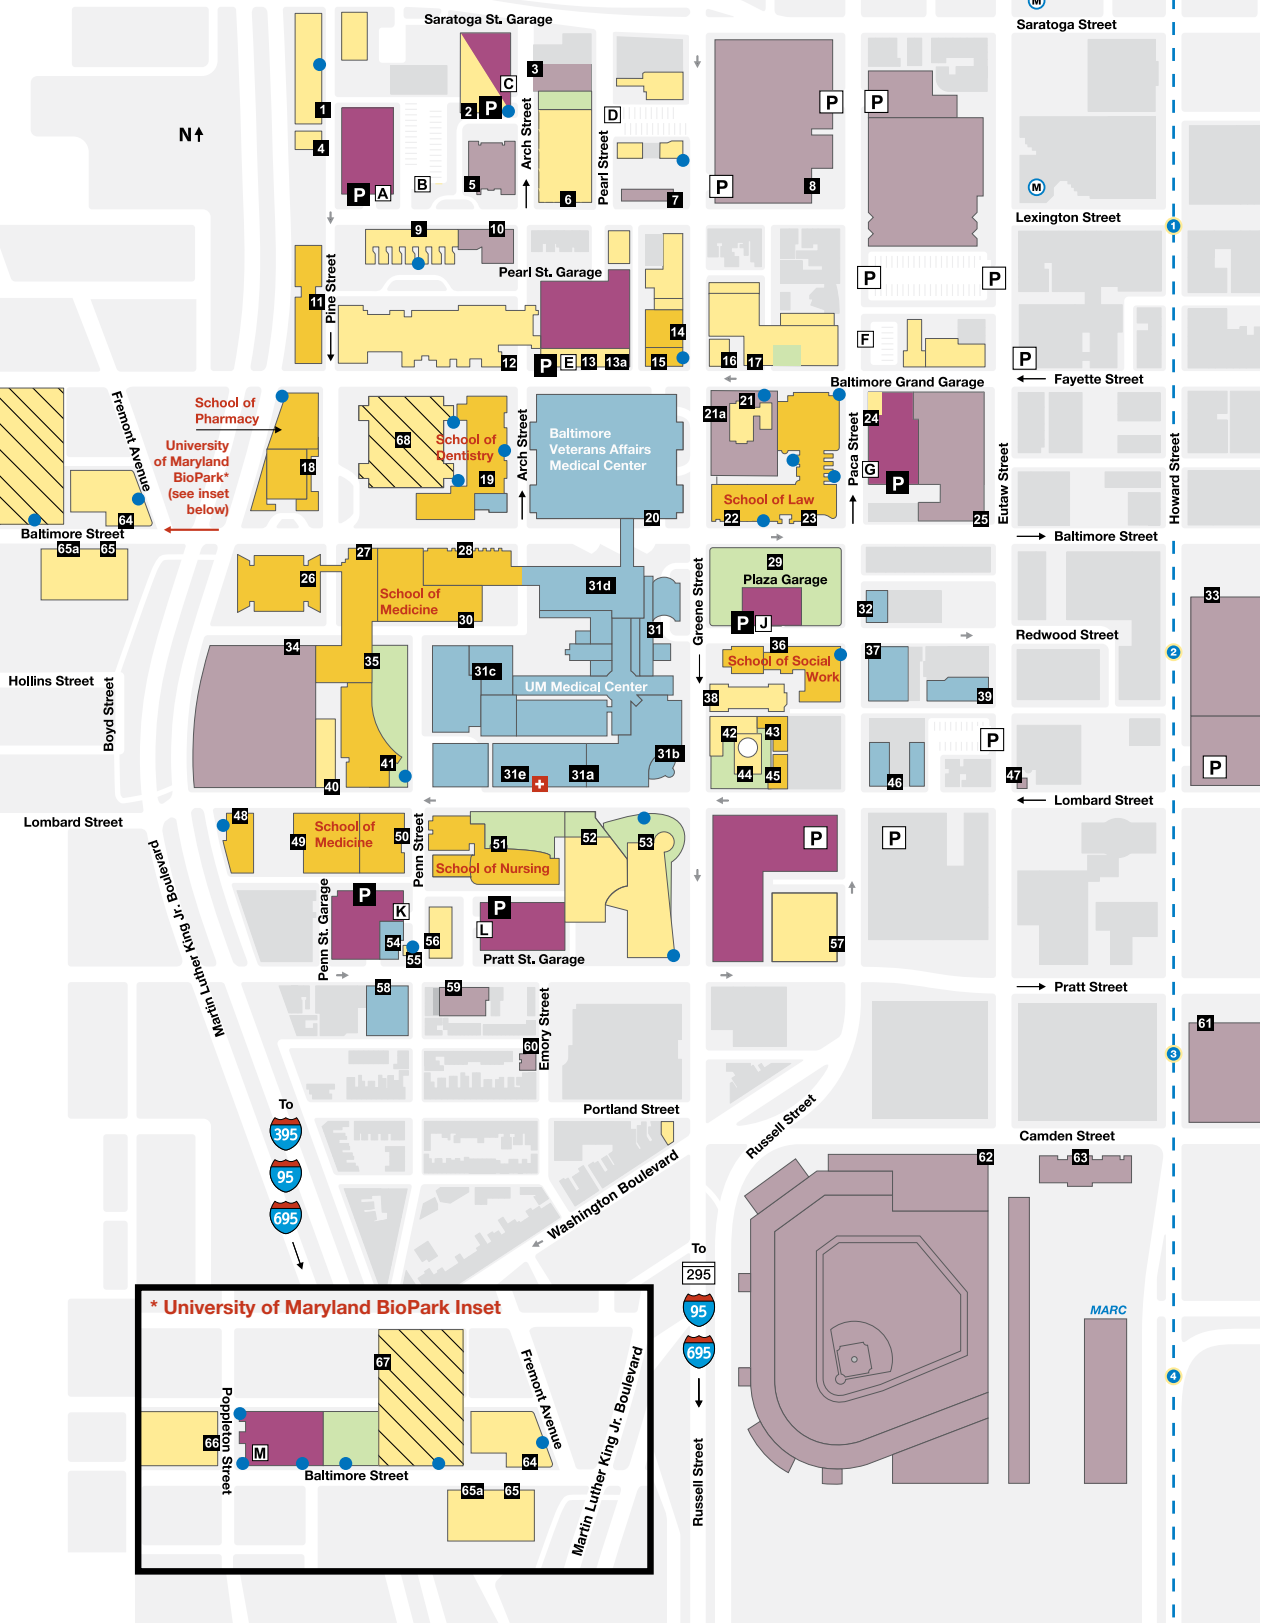

Public Transportation

- Metro Subway
Lexington Market Stop
- MARC Train
Camden Station
- Light Rail Tracks

Light Rail Stops

- Lexington Market
- University Center/
Baltimore Street
- Convention Center
- Camden Yards

University Parking

- Lexington Garage
- Koester's Lot
- Saratoga Street Garage
- Administration Lot
- Pearl Street Garage
- Fine Lot
- Baltimore Grand Garage
- Plaza Garage
- Penn Street Garage
- Pratt Street Garage
- BioPark Garage

Academic Buildings

- 15 **100 N. Greene St.**
- 48 **737 W. Lombard St.**
School of Medicine
- 50 **Allied Health Bldg.**
School of Medicine
100 Penn St.
- 14 **Biomedical Research Facility**
108 N. Greene St.
- 28 **Bressler Research Bldg.**
School of Medicine
655 W. Baltimore St.
- 19 **School of Dentistry**
650 W. Baltimore St.
- 45 **East Hall**
School of Medicine
520 W. Lombard St.
- 43 **George Gray Hall**
School of Medicine
520 W. Lombard St. (rear)
- 27 **Health Sciences Facility (HSF) I**
School of Medicine
685 W. Baltimore St.
- 41 **Health Sciences Facility (HSF) II**
Schools of Medicine & Pharmacy
20 Penn St.
- 68 **Health Sciences Facility (HSF) III (2016)**
Schools of Medicine, Pharmacy & Dentistry
- 22 **Hilda Katz Blaustein Research Center**
School of Social Work
550 W. Baltimore St.
(floors 1 & 5)
- 30 **Howard Hall**
660 W. Redwood St.
- 49 **Institute of Human Virology**
School of Medicine
725 W. Lombard St.
- 26 **Medical School Teaching Facility (MSTF)**
School of Medicine
685 W. Baltimore St.
(entry from HSF I)
- 23 **Nathan Patz Law Center/Thurgood Marshall Law Library**
Francis King Carey
School of Law
500 W. Baltimore St.
- 18 **Pharmacy Hall**
School of Pharmacy
20 N. Pine St.
- 11 **Pharmacy Learning Center**
School of Pharmacy
110 N. Pine St.
- 35 **School of Medicine Admissions Office**
685 W. Baltimore St.,
Suite 190
- 51 **School of Nursing**
655 W. Lombard St.
- 36 **School of Social Work**
525 W. Redwood St.